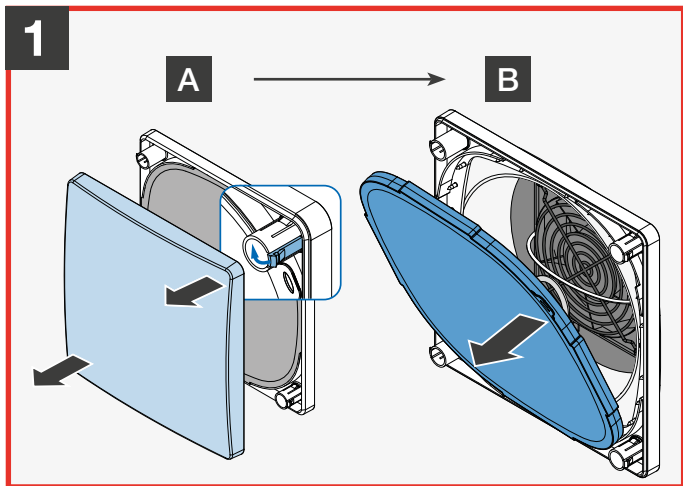

inVENTER

iV14-Zero

Aufrüst-Set | Upgrade-Set

1004-0177

www.inventer.de

	 6 – 16 V DC	
		 OFF

Download
Manual

5