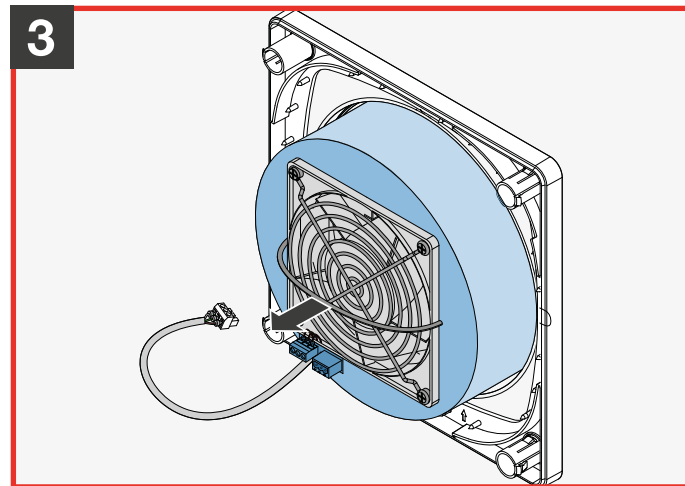

inVENTER

iV14-Zero

Aufrüst-Set | Upgrade-Set

1004-0177

www.inventer.de

	 6 – 16 V DC	
		 OFF

Download
Manual

5