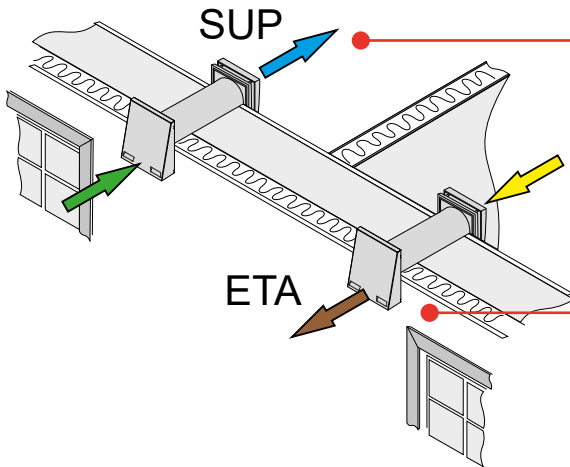

6 – 16 V DC
~~230 V AC~~

DIR1 (III)
VOUT+ (IV)
DIR2 (V)

EXTRACT | Abluft

DIR2 (V)
VOUT+ (IV)
DIR1 (III)

SUPPLY | Zuluft

START: (CW)
SUPPLY (SUP)

START: (CCW)
EXTRACT (ETA)

14