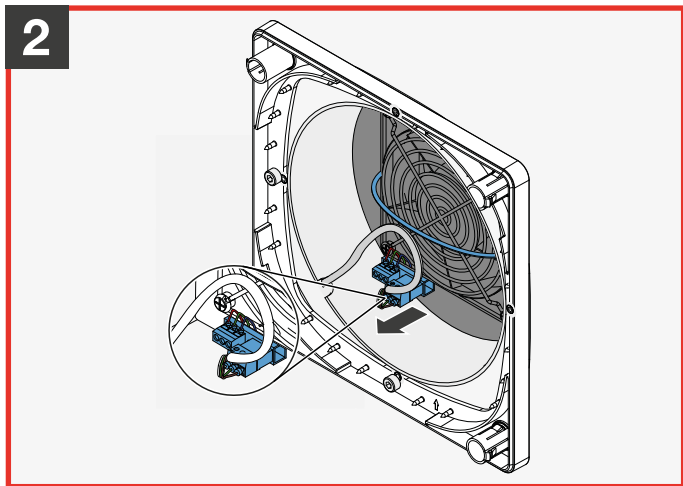

inVENTER

iV14-Zero

Aufrüst-Set | Upgrade-Set

1004-0177

www.inventer.de

	 6 – 16 V DC	
		 OFF

Download
Manual

5