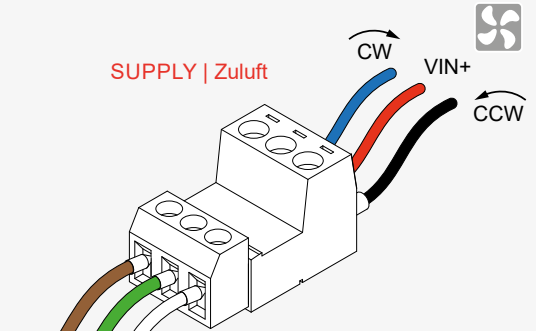

6 – 16 V DC
~~230 V AC~~

DIR1 (III)
VOUT+ (IV)
DIR2 (V)

EXTRACT | Abluft

DIR2 (V)
VOUT+ (IV)
DIR1 (III)

SUPPLY | Zuluft

START: (CW)
SUPPLY (SUP)

START: (CCW)
EXTRACT (ETA)

14