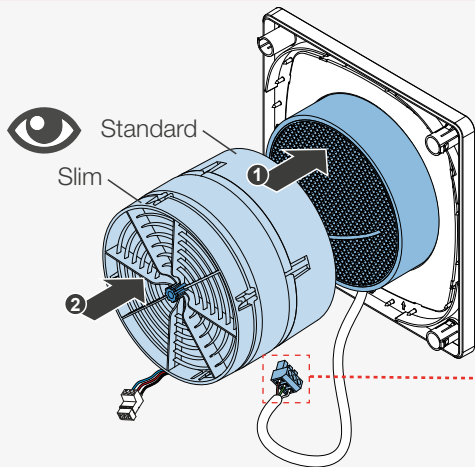

7

Standard

Slim

1

2

6