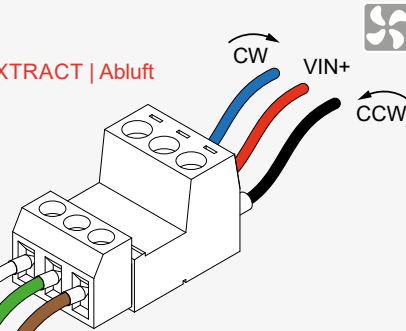

inVENTER

iV14-Zero

Aufrüst-Set | Upgrade-Set

1004-0177

www.inventer.de

	 6 – 16 V DC	
		 OFF

Download
Manual

5

6 – 16 V DC
~~230 V AC~~

DIR1 (III)
VOUT+ (IV)
DIR2 (V)

EXTRACT | Abluft

DIR2 (V)
VOUT+ (IV)
DIR1 (III)

SUPPLY | Zuluft

START: (CW)
SUPPLY (SUP)

START: (CCW)
EXTRACT (ETA)

14