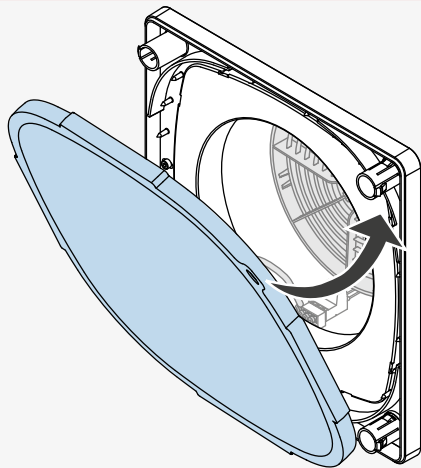

6 – 16 V DC
~~230 V AC~~

DIR1 (III)
VOUT+ (IV)
DIR2 (V)

EXTRACT | Abluft

DIR2 (V)
VOUT+ (IV)
DIR1 (III)

SUPPLY | Zuluft

START: (CW)
SUPPLY (SUP)

START: (CCW)
EXTRACT (ETA)

14