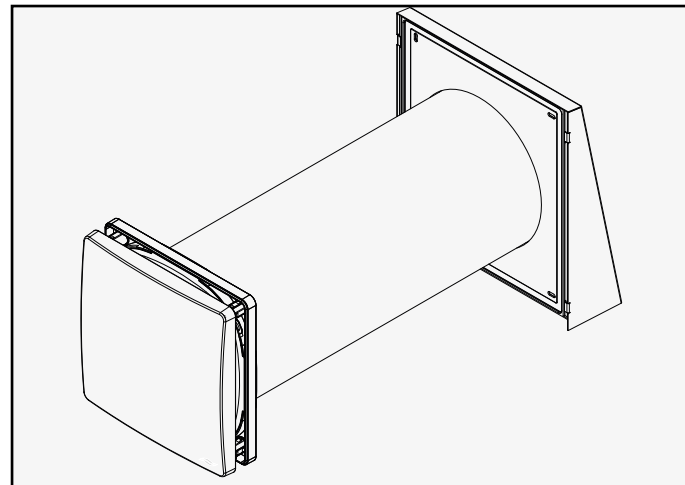

6 – 16 V DC
~~230 V AC~~

DIR1 (III)
VOUT+ (IV)
DIR2 (V)

EXTRACT | Abluft

DIR2 (V)
VOUT+ (IV)
DIR1 (III)

SUPPLY | Zuluft

START: (CW)
SUPPLY (SUP)

START: (CCW)
EXTRACT (ETA)

14