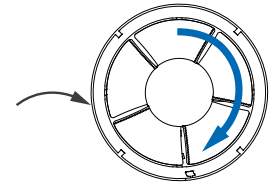

6 – 16 V DC
~~230 V AC~~

DIR1 (III)
VOUT+ (IV)
DIR2 (V)

EXTRACT | Abluft

DIR2 (V)
VOUT+ (IV)
DIR1 (III)

SUPPLY | Zuluft

START: (CW)
SUPPLY (SUP)

START: (CCW)
EXTRACT (ETA)

14