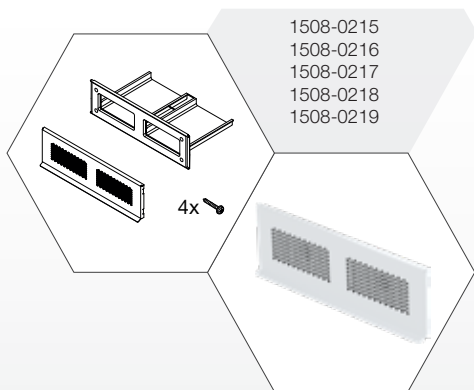

InVENTER

Nordic

Außengitter

5040-0064

=

Download
Manual

5

7