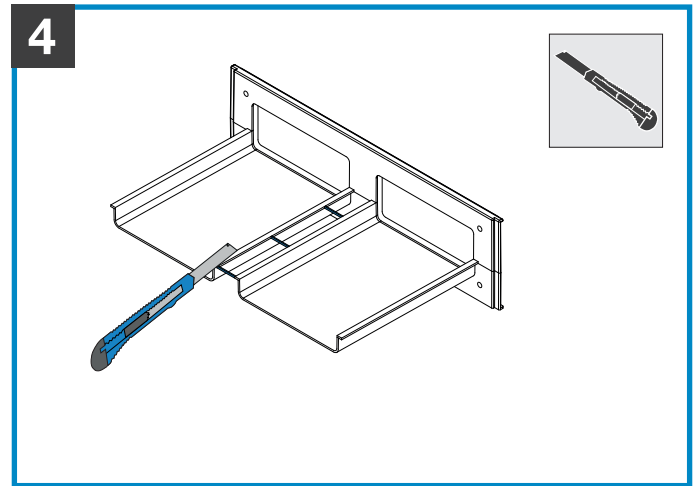

InVENTER

Nordic

Außengitter

5040-0064

=

Download
Manual

5

7