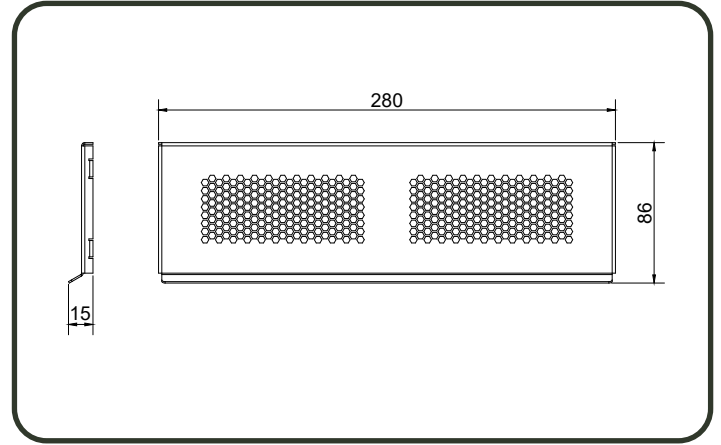

InVENTER

Nordic

Außengitter

5040-0064

=

Download
Manual

5

7