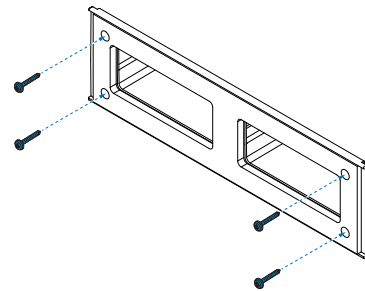

InVENTER

Nordic

Außengitter

5040-0064

=

Download
Manual

5

7