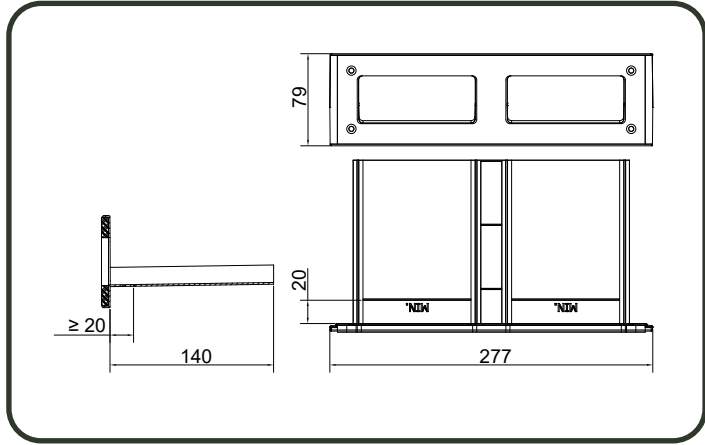

InVENTER

Nordic

Außengitter

5040-0064

=

Download
Manual

5

7