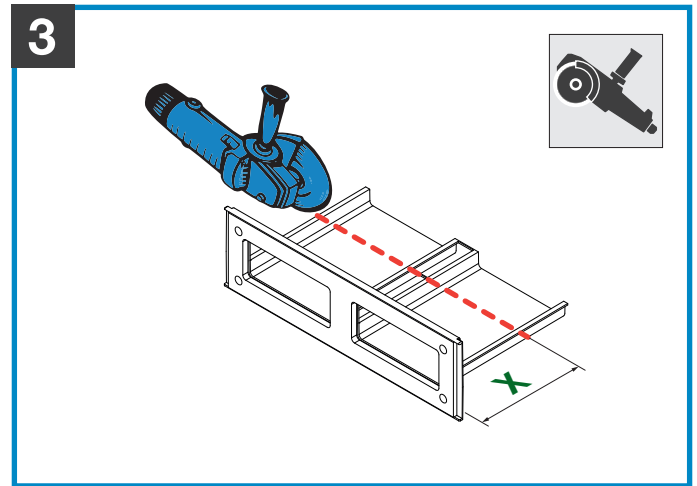

InVENTER

Nordic

Außengitter

5040-0064

=

Download
Manual

5

7