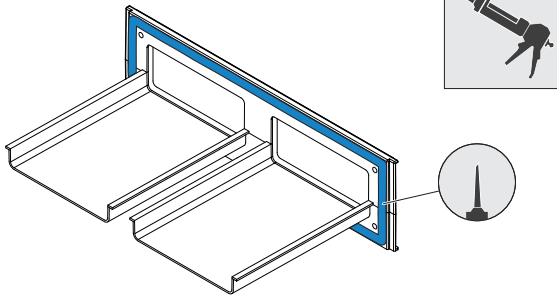

InVENTER

Nordic

Außengitter

5040-0064

=

Download
Manual

5

7