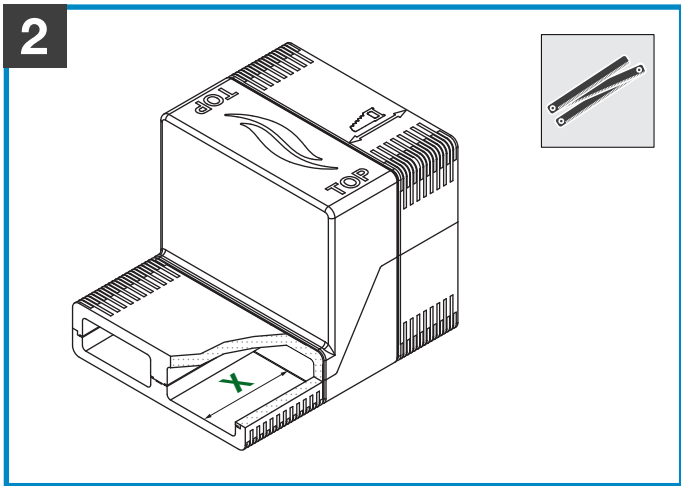

InVENTER

Nordic

Außengitter

5040-0064

=

Download
Manual

5

7