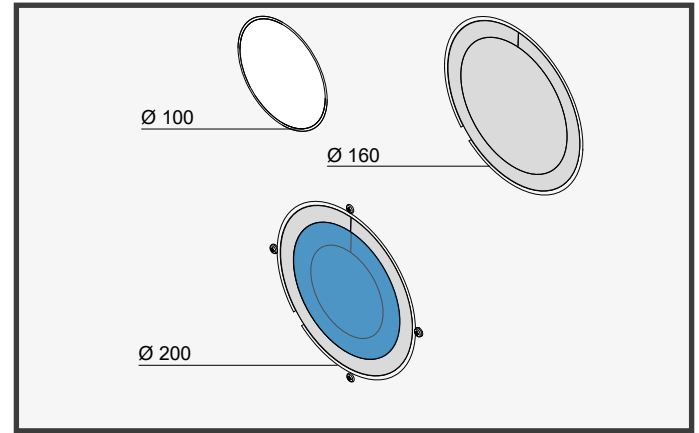

inVENTer

Filter | ALD-Geräte

Filter | ALD-Units

2006-0214
1004-0167
1004-0168

www.inventer.de

=

**Bulpren PPI 20.
G1 (ISO Coarse)**

=

**Synthetik-Faser.
G3 (ISO Coarse)**

Download
Manual

ø 100

ø 160

1

3

2

4