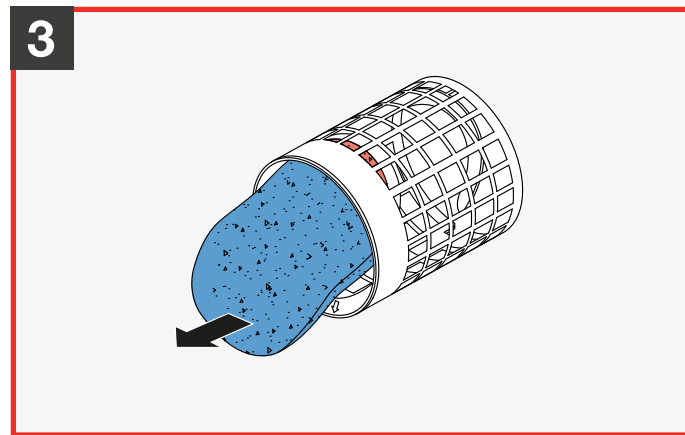

inVENTer

Filter | ALD-Geräte

Filter | ALD-Units

2006-0214
1004-0167
1004-0168

www.inventer.de

=

**Bulpren PPI 20.
G1 (ISO Coarse)**

=

**Synthetik-Faser.
G3 (ISO Coarse)**

Download
Manual

ø 100

ø 160

1

3

2

4