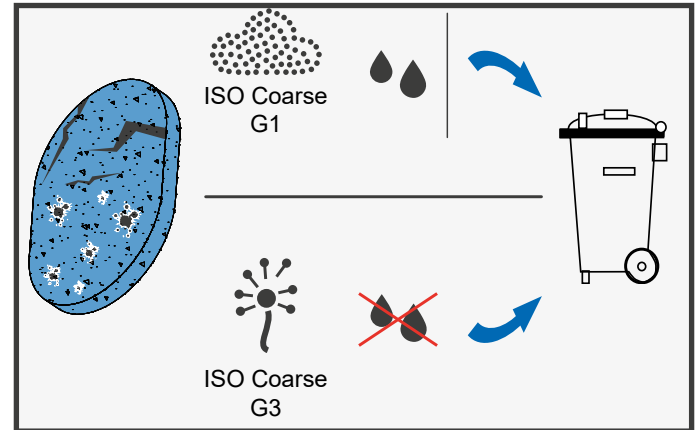

=

**Bulpren PPI 20.
G1 (ISO Coarse)**

=

**Synthetik-Faser.
G3 (ISO Coarse)**